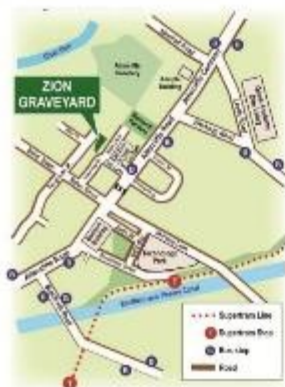

Nature Activities

Learn about our beautiful birds, bugs and wildflowers

Where is Zion Graveyard?

Hidden away behind the Frymaster chippy!

5 mins from Attercliffe tram stop, or park opposite Ace Janitorial, 694 Attercliffe Road.